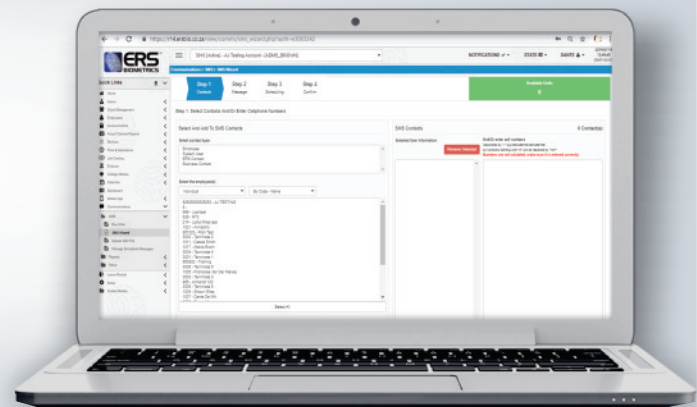

# THE ERSBio COMMUNICATION MODULE

The ERSBio Communication Module enables businesses to send personalised bulk SMS messages to their database of employees, business partners or clients, as well as suppliers, from a central point. Ideal for communication while your staff is working from home.

- Send messages immediately or schedule them
- Personalise messages
- Incorporate data from any field (Amount Due, etc.)
- Save Template messages
- Sends automatic messages for special dates (Birthdays etc.)
- Allows for reply messages
- Comprehensive reporting