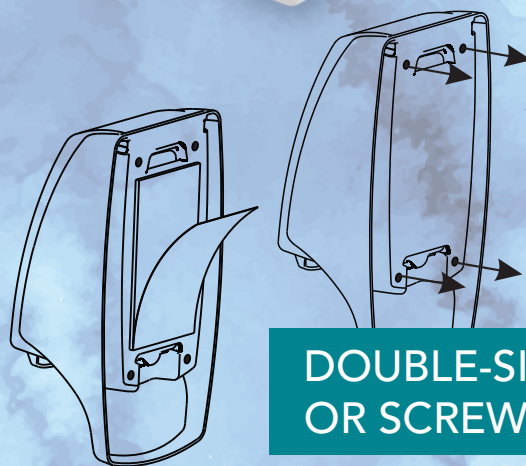

PUSH SANITISER DISPENSER

Push

Dispense

Clean

**EASY PUSH
MECHANISH**

**SOAP AND HAND ALCOHOL
REFILLS AVAILABLE UP TO
5 LITRES**

**DOUBLE-SIDED TAPE
OR SCREW MOUNTED**